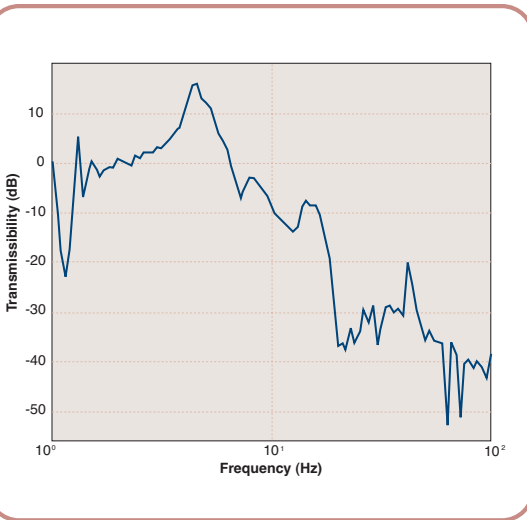

Tables & Breadboards

- ScienceDesk™
- Breadboards
- Breadboard Supports
- Optical Tables
- Table Supports
- Non-Magnetic

ScienceDesk™ Bases – Passive Vibration Isolation

ScienceDesk Transmissibility Plot

The Passive Isolation ScienceDesk frames are ideal for applications requiring a high degree of vibration isolation, as long as the total weight of your equipment and breadboard is less than 180kg (400lbs). Above this weight threshold, better performance is achieved by selecting the heavy-duty option on the preceding page. There are six frame sizes that accept breadboards from our UltraLight, Performance, and PerformancePlus breadboards. Many accessories are available to create an efficient and ergonomic working environment (see pages 11-15).

A variety of shelving modules for the ScienceDesk is available on page 11.

Specifications

ScienceDesk Bases – Passive

- **Load Capacity (Including Breadboard):** 45 to 180kg (100 to 400lbs)
- **Frame Size:** 195mm Deeper and Wider Than the Work Surface Size
- **Air Pressure Required:** 415kPa (60psi) Maximum
- **Height Adjustment Range:** Leveling Feet: ±20mm (0.8")