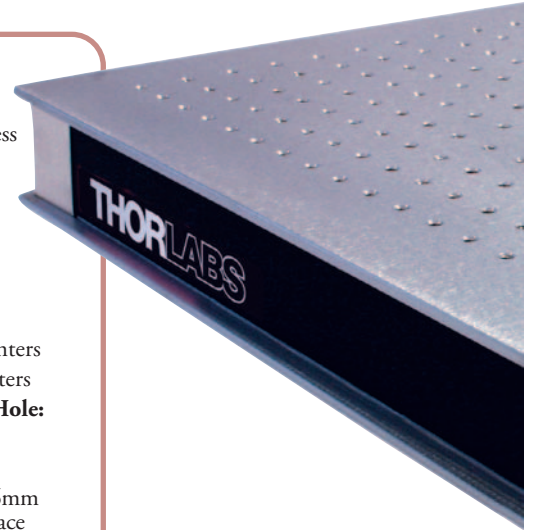

Tables & Breadboards

ScienceDesk™

Breadboards

Breadboard Supports

Optical Tables

Table Supports

Non-Magnetic

ScienceDesk™ Breadboards – PerformancePlus™ Honeycomb

Our PerformancePlus enhanced damped steel honeycomb optical breadboards are designed specifically for laboratory use. They combine all the features of the Performance breadboards discussed in the preceding page and offer enhanced damping, increased rigidity, and sealed mounting holes.

- Triple-Plated, Double-Core StableTop™ Construction Significantly Increases Rigidity
- Enhanced Damping Improves Dynamic Performance for the most Critical Laboratory Applications
- Sealed Mounting Holes Make it Simple to Contain and Clean up Spills or Retrieve Lost Optics or Screws

Specifications

- **Flatness:** ±0.10mm (0.004") Over Any 0.3m² Area
- **Thickness:** 60mm (2.4") and 110mm (4.3") Versions
- **Construction:** Triple-Plate, Double Honeycomb Core, Athermalized Design With Matching Plate Materials for Maximum Thermal Stability
- **Damping:** Enhanced
- **Main Core:** High-Density Plated Steel Honeycomb
- **Intermediate Core:**
 - Plated Steel Sealing Cup Honeycomb Structure, 13mm (0.15") Thick
 - Cell Size Approximately 1.6cm² (0.25 in²)
- **Top and Bottom Plate:**
 - Top Plate: Magnetic Stainless Steel, 5mm (3/16") Thick, Brush finished
 - Bottom Plate: Magnetic Stainless Steel, 5mm (3/16") Thick
- **Sides:** Black Laminated Steel
- **Mounting Hole:**
 - Imperial: 1/4"-20 on 1" Centers
 - Metric: M6 on 25mm Centers
- **Edge of Top Plate to First Hole:**
 - Imperial: 2"
 - Metric: 50mm
- **Maximum Screw Depth:** 16mm (5/8") from Breadboard Surface