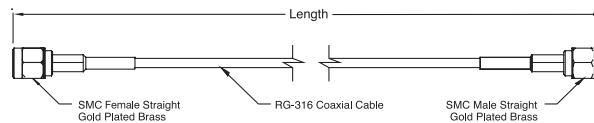

## SMC Female Straight to SMC Female Straight Cable

### Features

- Impedance: 50Ω
- Frequency Range: DC - 12.4GHz
- Dielectric Withstanding Voltage: 750V (RMS)
- Working Voltage: 250V (RMS)

ITEM#	\$	£	€	RMB	LENGTH
CA2706	\$ 39.70	£ 25.00	€ 36.90	¥ 379.10	6" (152mm)
CA2712	\$ 40.40	£ 25.50	€ 37.60	¥ 385.80	12" (304mm)
CA2718	\$ 41.20	£ 26.00	€ 38.30	¥ 393.50	18" (457mm)
CA2724	\$ 42.00	£ 26.50	€ 39.10	¥ 401.10	24" (609mm)
CA2736	\$ 42.70	£ 26.90	€ 39.70	¥ 407.80	36" (914mm)
CA2748	\$ 43.50	£ 27.40	€ 40.50	¥ 415.40	48" (1219mm)
CA2760	\$ 45.10	£ 28.40	€ 41.90	¥ 430.70	60" (1524mm)