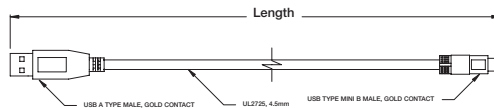

USB 2.0A Male to USB 2.0 MiniB Cable

Features

- USB 2.0
- RoHS Compliant
- Multiple Lengths Available

USB Cable

ITEM#	$	£	€	RMB	LENGTH
USB-AB-36	$ 7.00	£ 4.40	€ 6.50	¥ 66.90	36" (0.91m)
USB-AB-72	$ 7.75	£ 4.90	€ 7.20	¥ 74.00	72" (1.83m)