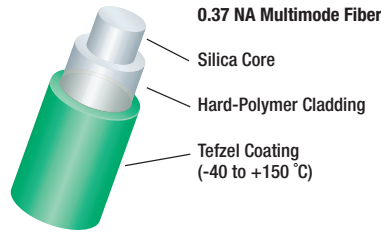

SM Fiber

PM Fiber

Doped Fiber

PCF

MM Fiber

Plastic Optical Fiber

0.37 NA, Hard Polymer Clad, Step-Index Multimode Fiber

See Website for Attenuation Plots
www.thorlabs.com

- Broad UV, VIS, and NIR Spectral Range
 - High OH: 300 - 1200 nm
 - Low OH: 400 - 2200 nm
- Reduced Static Fatigue, Lower Microbend Losses
- USP Class VI for Non-Toxicity and Biocompatibility

Popular Compatible Connectors (See Pages 1142 - 1143)

FIBER CLAD DIAMETER	SMA	FC/PC
230 μm	10230A	30126G2-230
330 μm	10340A	30126G2-340
430 μm	10440A	30126G2-440
630 μm	10640A	30126G2-640
830 μm	10850A	30126G2-840
1035 μm	11050A	30126G2-1050
1240 μm	11275A	30126G2-1270
1550 μm	11580A	30126G2-1580