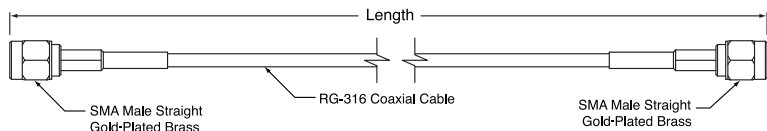

SMA Male Straight to SMA Male Straight Cable

Features

- 50 Ω Impedance
- Frequency Range: DC - 12.4 GHz
- Dielectric Withstanding Voltage: 750 V (RMS)
- Working Voltage: 250 V (RMS)