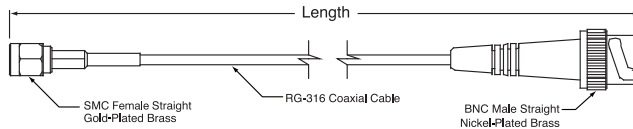

SMC Female Straight to BNC Male Straight Cable

Features

- 50 Ω Impedance
- Frequency Range: DC - 4.0 GHz
- Dielectric Withstanding Voltage: 750 V (RMS)
- Working Voltage: 250 V (RMS)