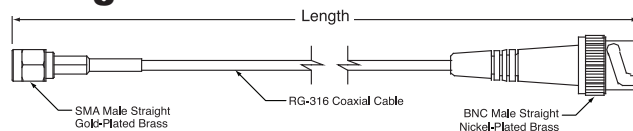

SMA Male Straight to BNC Male Straight Cable

Features

- 50 Ω Impedance
- Frequency Range: DC - 4.0 GHz
- Dielectric Withstanding Voltage: 750 V (RMS)
- Working Voltage: 250 V (RMS)