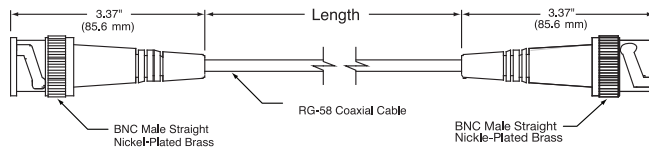

## BNC Male Straight to BNC Male Straight Cable

### Features

- Tarnish-Resistant Brass Body
- Stress-Relieved
- Weather-Proof Cable Assemblies
- 50 Ω Impedance
- Frequency Range: DC - 4.0 GHz
- Working Voltage: 500 V (RMS)

ITEM#	\$	£	€	RMB	LENGTH
2249-C-12	\$ 13.60	£ 9.45	€ 12.10	¥ 114.90	12" (0.3 m)
2249-C-24	\$ 14.90	£ 10.35	€ 13.30	¥ 125.90	24" (0.6)
2249-C-36	\$ 17.30	£ 12.00	€ 15.40	¥ 146.10	36" (0.9 m)
2249-C-48	\$ 12.80	£ 8.85	€ 11.40	¥ 108.10	48" (1.2 m)
2249-C-60	\$ 16.00	£ 11.10	€ 14.30	¥ 135.20	60" (1.5 m)
2249-C-120	\$ 20.80	£ 14.50	€ 18.50	¥ 175.70	120" (3.0 m)

## SMA Male Straight to SMA Male Straight Cable

### Features

- 50 Ω Impedance
- Frequency Range: DC - 4.0 GHz
- Dielectric Withstanding Voltage: 750 V (RMS)
- Working Voltage: 250 V (RMS)

ITEM#	\$	£	€	RMB	LENGTH
CA2806	\$ 12.20	£ 8.45	€ 10.90	¥ 103.10	6" (0.15 m)
CA2812	\$ 12.60	£ 8.75	€ 11.20	¥ 106.40	12" (0.3 m)
CA2818	\$ 13.00	£ 9.00	€ 11.60	¥ 109.80	18" (0.5 m)
CA2824	\$ 13.30	£ 9.20	€ 11.90	¥ 112.40	24" (0.6 m)
CA2836	\$ 14.30	£ 9.90	€ 12.70	¥ 120.80	36" (0.9 m)
CA2848	\$ 15.50	£ 10.75	€ 13.80	¥ 130.90	48" (1.2 m)